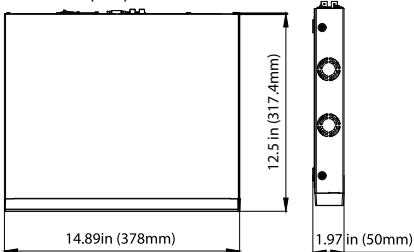

AVYCON[®]

Copyright © AVYCON. All rights reserved. Specifications and pricing are subject to change without notice.

AVR-NSV16E2N

16 CH. 4K UHD NETWORK VIDEO RECORDER

SPECIFICATIONS

DIMENSIONS

Unit: inch (mm)